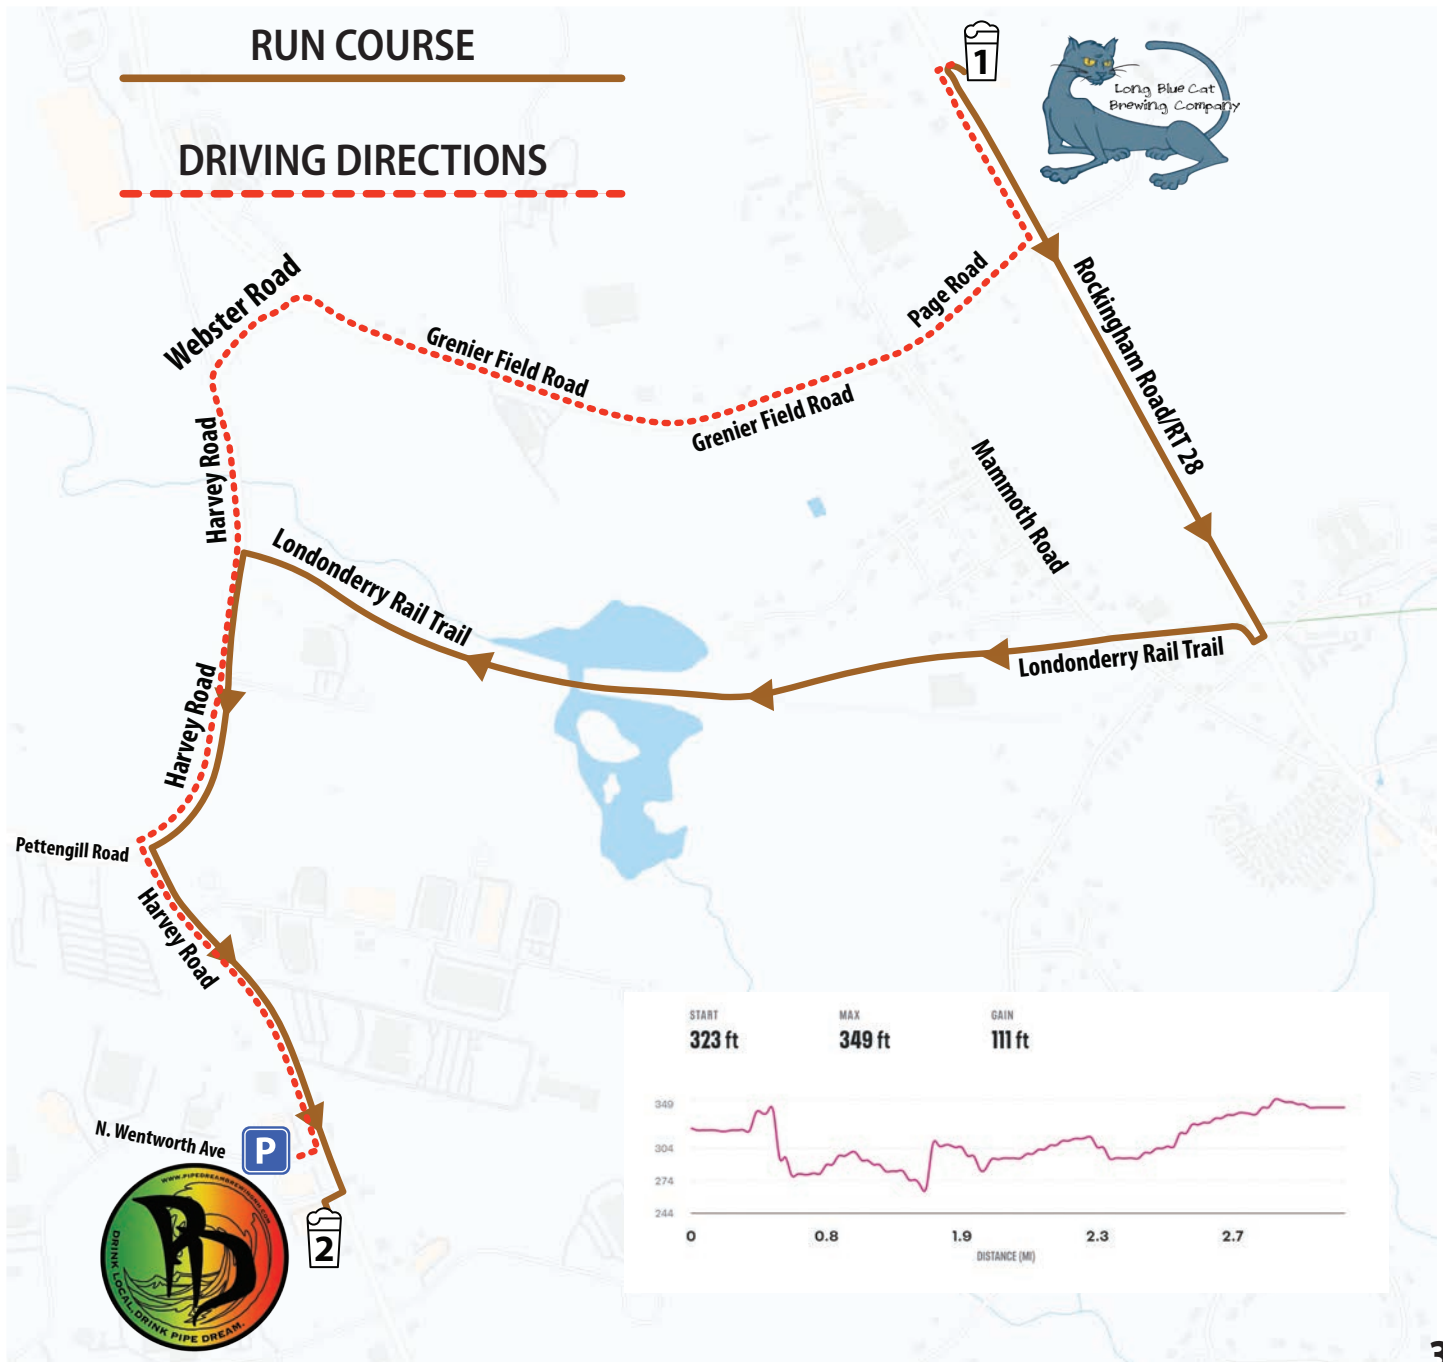

BREWERY CHASE RELAY

LEG 2 → LONG BLUE CAT TO PIPE DREAM

2.8 MILES

START LOCATION: Long Blue Cat Brewing Company (298 Rockingham Rd, Londonderry, NH, 03053)

FINISH LOCATION: Pipe Dream Brewing (49 Harvey Rd, Londonderry, NH, 03053)

TERRAIN: Paved Road, Paved Rail Trail

CHALLENGE: Easy

BREWERY CHASE RELAY

LEG 2 → LONG BLUE CAT TO PIPE DREAM

EXCHANGE ZONE 1

EXCHANGE ZONE 2

TOTAL MILEAGE	LEG MILEAGE	RUN TURN BY TURN
2.51	0	LEFT onto Rockingham Rd/Rt 28
2.71	0.2	Continue STRAIGHT on Rockingham Rd/Rt 28 @ Page Rd
3.25	0.74	RIGHT (Cross Rockingham Rd/Rt 28) onto Rail Trail
3.43	0.92	Cross Mammoth Rd (Continue on Rail Trail)
4.47	1.96	LEFT on Harvey Rd from Rail Trail
4.87	2.36	LEFT on Harvey Rd
4.97	2.46	Continue STRAIGHT on Harvey Rd @ Delta Dr
5.28	2.77	Continue STRAIGHT on Harvey Rd @ N Wentworth Ave
5.34	2.83	RIGHT into EXCHANGE ZONE @ Pipe Dream Brewing

DRIVING DIRECTIONS - LONG BLUE CAT TO PIPE DREAM PLEASE DO NOT USE GPS TO NAVIGATE!

- 0 miles – Left out of Long Blue Cat Brewing Company onto Rockingham Rd/Rt 28
- 0.25 miles – Right onto Page Rd
- 0.2 miles – Continue straight onto Grenier Field Rd
- 0.75 miles – Left onto Webster Rd
- 0.1 miles – Left onto Harvey Rd
- 0.55 miles – Left onto Harvey Rd
- 0.4 miles – Right to park on N Wentworth Ave. (follow parking signs)

Total: 2.3 miles, 5 minutes

Parking at Long Blue Cat Brewing Company (Relay Exchange #1):

- Parking will be available onsite at Long Blue Cat Brewing
- Parking at relay exchange #1 will be limited to 1 vehicle per team
- Be prepared to show your **BLUE** Long Blue Cat Brewing Company parking pass upon arrival