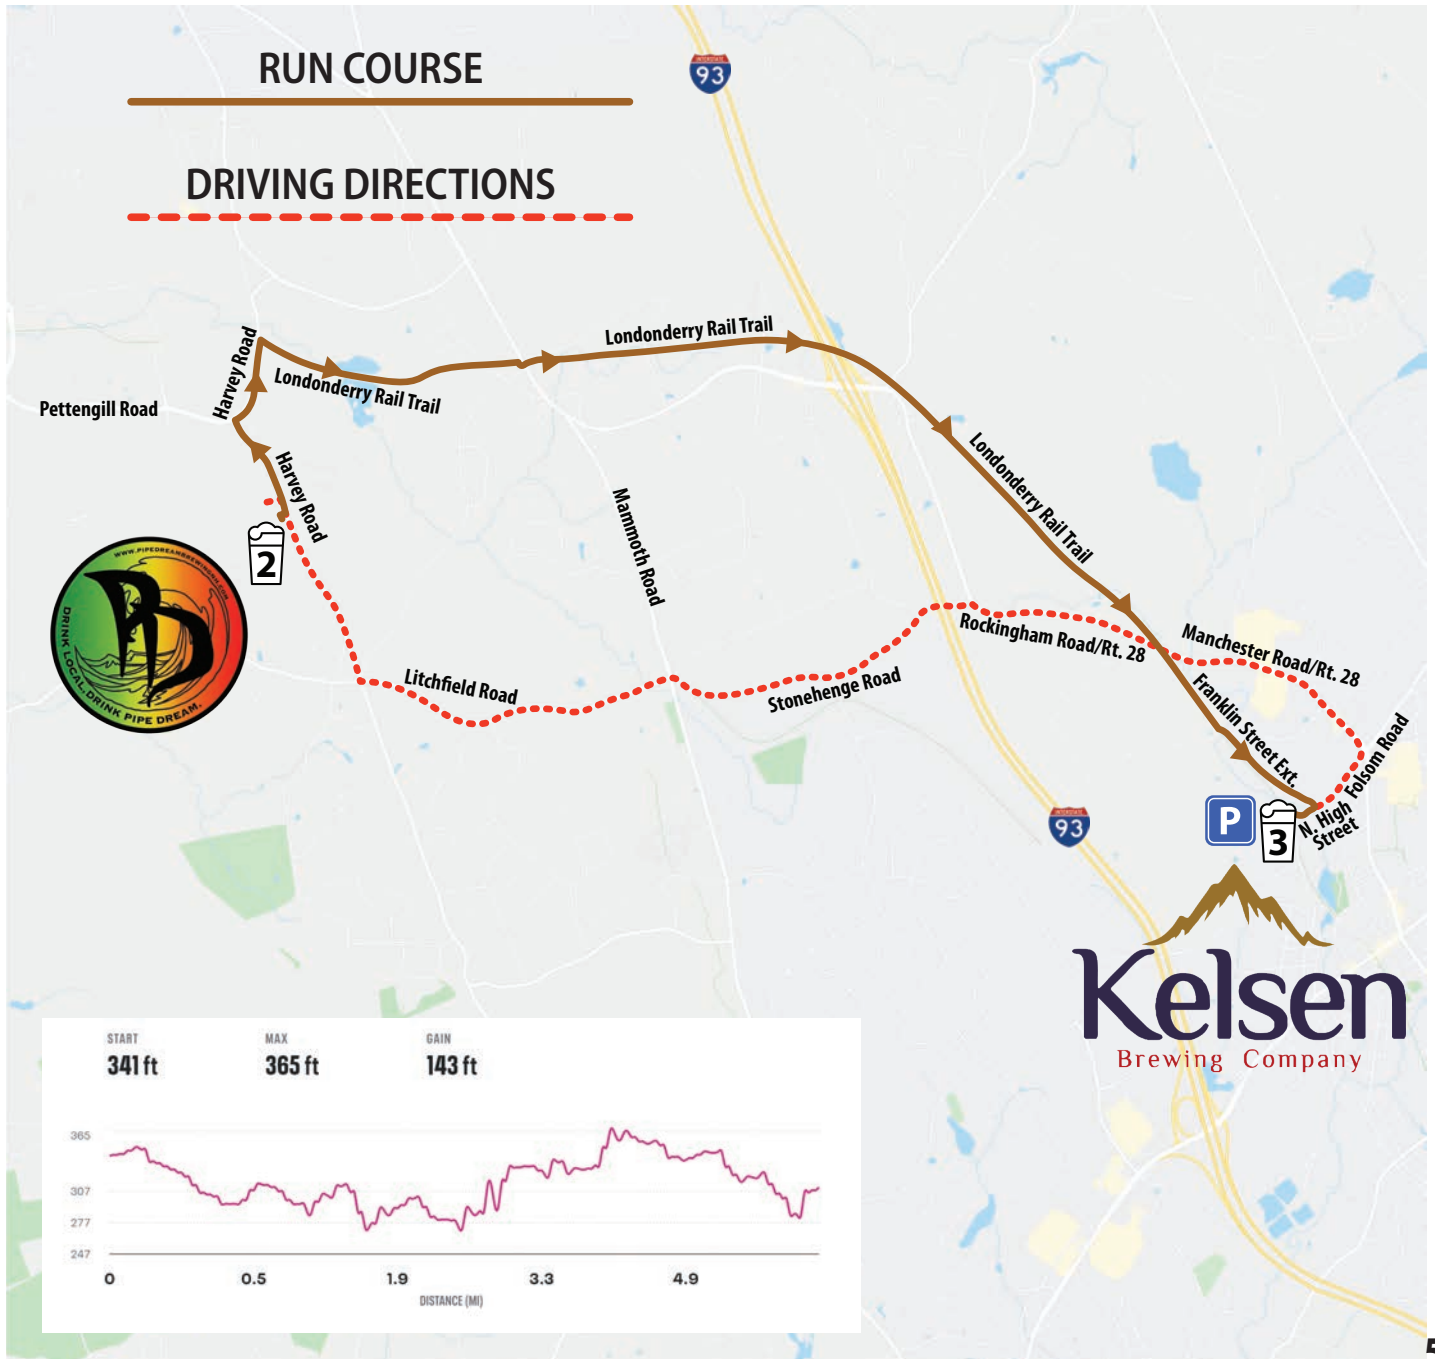

BREWERY CHASE RELAY

LEG 3 → PIPE DREAM TO KELSEN

6.5 MILES

START LOCATION: Pipe Dream Brewing (49 Harvey Rd, Londonderry, NH, 03053)

FINISH LOCATION: Kelsen Brewing Company (80 N High St, Derry, NH, 03038)

TERRAIN: Paved Road, Paved Rail Trail, Unpaved Rail Trail, Dirt Road

CHALLENGE: Difficult (distance and segment of trail running)