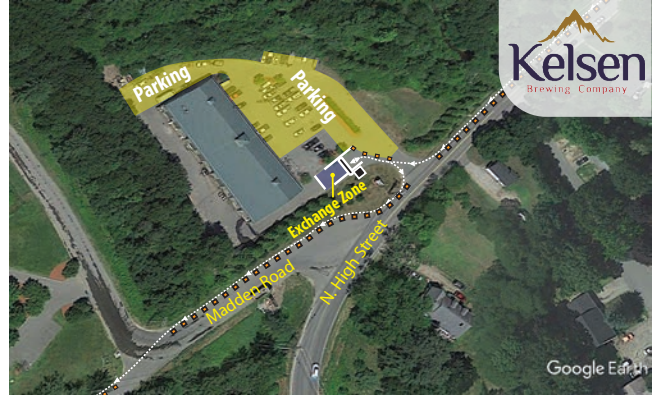

BREWERY CHASE RELAY

LEG 3 → PIPE DREAM TO KELSEN

6.5 MILES

START LOCATION: Pipe Dream Brewing (49 Harvey Rd, Londonderry, NH, 03053)

FINISH LOCATION: Kelsen Brewing Company (80 N High St, Derry, NH, 03038)

TERRAIN: Paved Road, Paved Rail Trail, Unpaved Rail Trail, Dirt Road

CHALLENGE: Difficult (distance and segment of trail running)

BREWERY CHASE RELAY

LEG 3 → PIPE DREAM TO KELSEN

EXCHANGE ZONE 2

EXCHANGE ZONE 3

| TOTAL MILEAGE | LEG MILEAGE | RUN TURN BY TURN |
|---------------|-------------|--|
| 5.4 | 0 | LEFT onto Harvey Rd |
| 5.47 | 0.07 | Continue STRAIGHT on Harvey Rd @ N Wentworth Ave |
| 5.75 | 0.35 | Continue STRAIGHT on Harvey Rd @ Delta Dr |
| 5.85 | 0.45 | RIGHT onto Harvey Rd |
| 6.27 | 0.87 | RIGHT onto Londonderry Rail Trail |
| 7.3 | 1.9 | Cross Mammoth Rd (Continue on Rail Trail) |
| 7.48 | 2.08 | Cross Rockingham Rd/Rt 28 (Continue on Rail Trail) |
| 7.52 | 2.12 | Cross Sanborn Rd (Continue on Rail Trail) |
| 8 | 2.6 | Cross Clark Rd (Continue on Rail Trail) |
| 8.15 | 2.75 | Cross Enterprise Rd (Continue on Rail Trail) |
| 8.54 | 3.14 | Cross Symmes Dr (Continue on Rail Trail) |
| 9.12 | 3.72 | Cross Verani Way (Continue on Rail Trail) |
| 9.14 | 3.74 | Cross Auburn Rd (Continue on Rail Trail) |
| 9.34 | 3.94 | Cross Liberty Dr (Continue on Rail Trail) |
| 10.8 | 5.4 | Cross Rockingham Rd/Rt 28 (Continue on Rail Trail) |
| 11.2 | 5.8 | LEFT onto Access Road for Flying Tigers RC Club |
| 11.4 | 6 | RIGHT onto Franklin St Ext. |
| 11.8 | 6.4 | RIGHT onto N High St |
| 11.9 | 6.5 | RIGHT into EXCHANGE ZONE @ Kelsen Brewing Company |