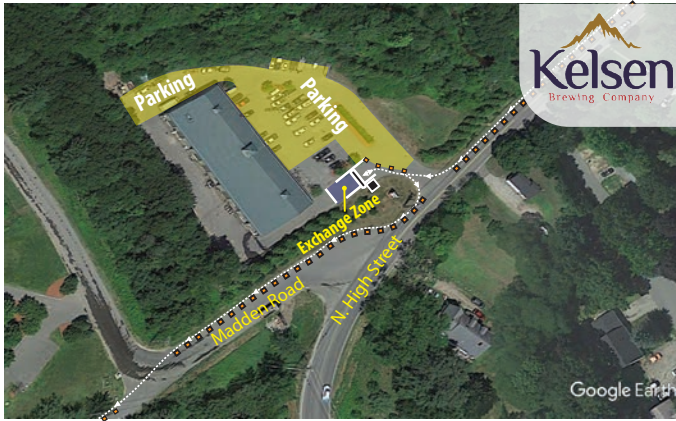

BREWERY CHASE RELAY

LEG 4 → KELSEN TO 603

3.5 MILES

START LOCATION: Kelsen Brewing Company (80 N High St, Derry, NH, 03038)

FINISH LOCATION: 603 Brewery (42 Main St, Londonderry, NH, 03053)

TERRAIN: Paved Road

CHALLENGE: Easy

BREWERY CHASE RELAY

LEG 4 → KELSEN TO 603

EXCHANGE ZONE 3

EXCHANGE ZONE 4

TOTAL MILEAGE	LEG MILEAGE	RUN TURN BY TURN
11.9	0	RIGHT onto Madden Rd
12.2	0.3	LEFT onto Corporate Park Dr
12.5	0.3	RIGHT onto Ash St. Ext.
12.6	0.4	Continue STRAIGHT onto Ash St. @ Ash St
12.8	0.6	Continue STRAIGHT on Ash St @ Beacon St
13	0.8	Continue STRAIGHT onto Ash St @ Londonderry Rd
13.2	1	Sharp RIGHT onto Trolley Car Ln
14	1.8	U-TURN @ Trolley Car Ln Terminus
14.7	2.5	LEFT onto Hovey Rd
14.7	2.5	RIGHT onto Pillsbury Rd
15	2.8	LEFT onto Apple Tree Ln
15.3	3.1	RIGHT into 603 Brewery EXCHANGE ZONE

DRIVING DIRECTIONS - KELSEN TO 603 PLEASE DO NOT USE GPS TO NAVIGATE!

0 miles – Right out of Kelsen Brewing Company onto N High Street

0.9 miles – Continue onto High St

0.7 miles – Right onto W Broadway/Rt. 102

0.7 miles – Right onto Michels Way

0.4 miles – Right onto Marketplace Dr

0.1 miles – Left into the 603 Brewery parking lot

Total: 2.5 miles, 7 minutes

Parking at Kelsen Brewing Company (Relay Exchange #3):