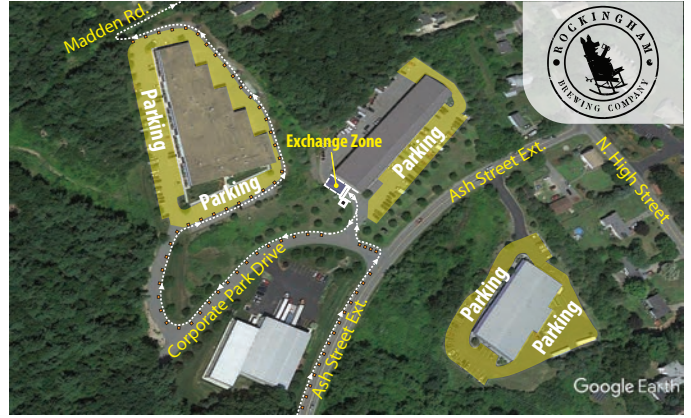

BREWERY CHASE RELAY

LEG 5 → 603 TO ROCKINGHAM

3 MILES

START LOCATION: 603 Brewery (42 Main St, Londonderry, NH, 03053)

FINISH LOCATION: Rockingham Brewing Company (1 Corporate Park Dr Unit #1, Derry, NH, 03038)

TERRAIN: Paved Road

CHALLENGE: Difficult (hilly)

BREWERY CHASE RELAY

LEG 5 → 603 TO ROCKINGHAM

EXCHANGE ZONE 4

EXCHANGE ZONE 5

DRIVING DIRECTIONS - 603 TO ROCKINGHAM

PLEASE DO NOT USE GPS TO NAVIGATE!

0 miles – Right out of 603 Brewery onto Marketplace Dr
 0.1 miles – Left onto Michels Way
 0.4 miles – Left onto Nashua Rd / Rt 102
 1.1 miles – Left onto Elm St
 0.3 miles – Slight Left onto Maple St
 0.3 miles – Right onto N High St
 0.1 miles – Left onto Ash St Extension
 0.1 miles – Left into PICA parking lot

Parking at Rockingham Brewing Company (Relay Exchange #5):

- Parking at Relay Exchange #5 will be available across the street at PICA (4 Ash St Ext, Derry, NH) and RJ Carbone (3 Corporate Park Dr, Derry, NH)
- Parking at relay exchange #5 will be limited to 1 vehicle per team
- Be prepared to show your **RED** Rockingham Brewing Company parking pass upon arrival