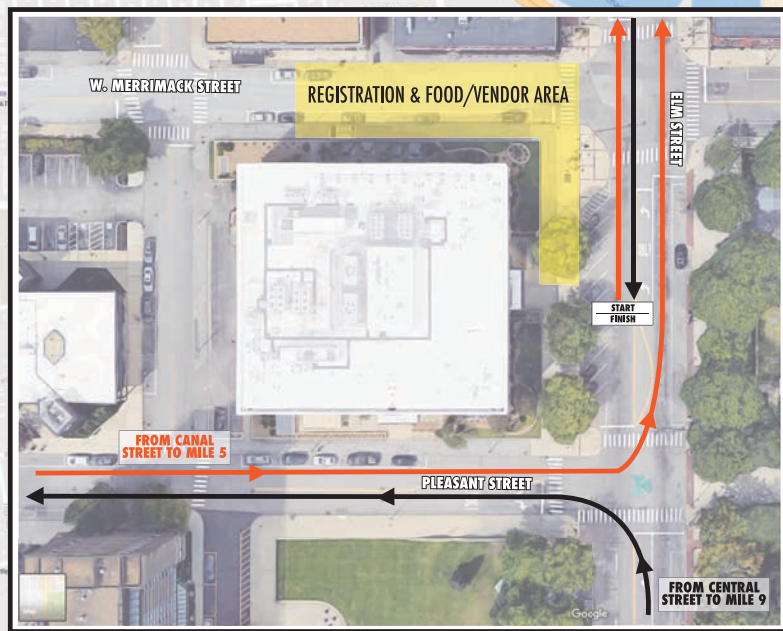

## COURSE MAP

**DISTANCE: 13.1 MILES (22K)**  
DISTANCE MEASURED ON GARMIN® DEVICE

RELAY LEG 1      RELAY LEG 2      RELAY LEG 3  
 INDIVIDUAL HALF MARATHON WILL FOLLOW THE COMPLETE ROUTE

-  MILE MARKERS
-  WATER & POWERADE
-  **TheElliot.MEDICAL**
-  RELAY EXCHANGE
-  POST-RACE FOOD