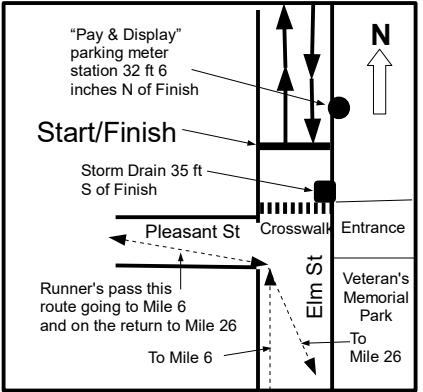

Manchester City Marathon 2021

(42.195 km)

Manchester, New Hampshire

Start/Finish: On east side of Elm St N of the entrance to Veteran's Memorial Park, 32 ft 6 inches S of "Pay & Display" parking meter station, 35 ft N of storm drain N of crosswalk at entrance to Veteran's Memorial Park (723 Elm St, Manchester, NH) & even with the middle of the brick walk space between 2nd & 3rd brick planters and Members First Credit Union bench N of the entrance to Veteran's Memorial Park.

Note: This course was measured using the full width of the road & trails and the Shortest Possible Route (SPR).

Downtown Manchester Detail

Start/Finish (S/F) Detail

Measured October 18 & 23, 2021
By Bob Kennedy
Oyster River Running Company
osprey02554@yahoo.com
508-577-4105

Note: Maps not drawn to scale. Many streets and cross streets not on map.