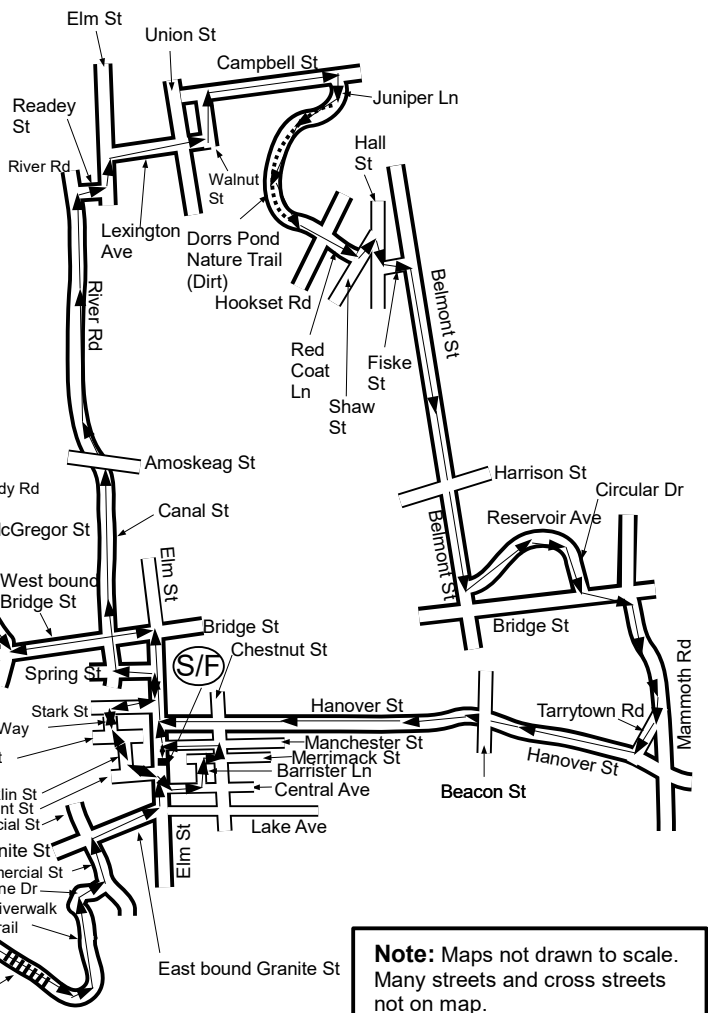

Manchester City Marathon 2021

(42.195 km)

Manchester, New Hampshire

Start/Finish: On east side of Elm St N of the entrance to Veteran's Memorial Park, 32 ft 6 inches S of "Pay & Display" parking meter station, 35 ft N of storm drain N of crosswalk at entrance to Veteran's Memorial Park (723 Elm St, Manchester, NH) & even with the middle of the brick walk space between 2nd & 3rd brick planters and Members First Credit Union bench N of the entrance to Veteran's Memorial Park.

Note: This course was measured using the full width of the road & trails and the Shortest Possible Route (SPR).

Downtown Manchester Detail

Start/Finish (S/F) Detail

Measured October 18 & 23, 2021
By Bob Kennedy
Oyster River Running Company
osprey02554@yahoo.com
508-577-4105

Note: Maps not drawn to scale. Many streets and cross streets not on map.