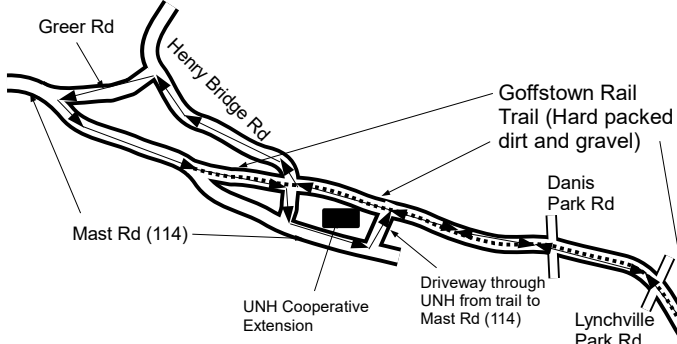

Manchester City Marathon 2021

(42.195 km)

Manchester, New Hampshire

Start/Finish: On east side of Elm St N of the entrance to Veteran's Memorial Park, 32 ft 6 inches S of "Pay & Display" parking meter station, 35 ft N of storm drain N of crosswalk at entrance to Veteran's Memorial Park (723 Elm St, Manchester, NH) & even with the middle of the brick walk space between 2nd & 3rd brick planters and Members First Credit Union bench N of the entrance to Veteran's Memorial Park.

Note: This course was measured using the full width of the road & trails and the Shortest Possible Route (SPR).

Downtown Manchester Detail

Start/Finish (S/F) Detail

Measured October 18 & 23, 2021
By Bob Kennedy
Oyster River Running Company
osprey02554@yahoo.com
508-577-4105

Note: Maps not drawn to scale. Many streets and cross streets not on map.